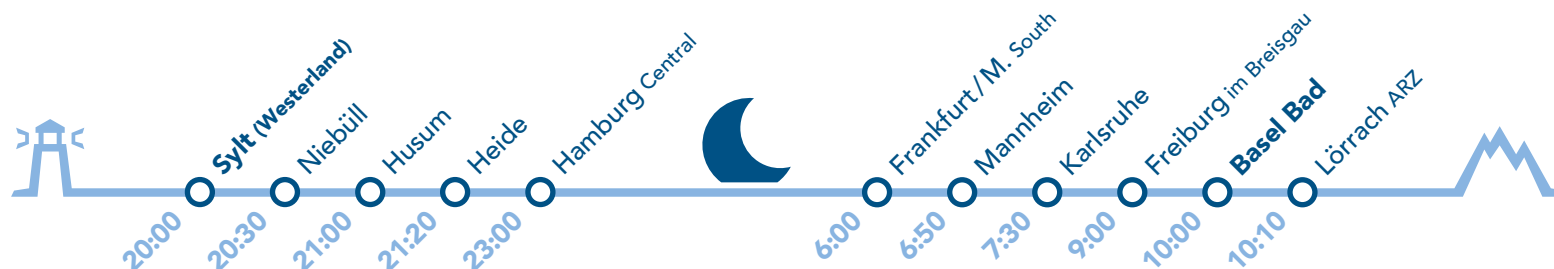

ALPEN-SYLT Nachtexpress  
**TIMETABLE 2022**

May 20 - October 23, 2022

**Departure**

**FRIDAY**

**Additional ride:**  
Wednesday, May 25

**Arrival**

**SATURDAY**

**Departure**

**SATURDAY**

**Additional ride:**  
Thursday, May 26

**Arrival**

**SUNDAY**