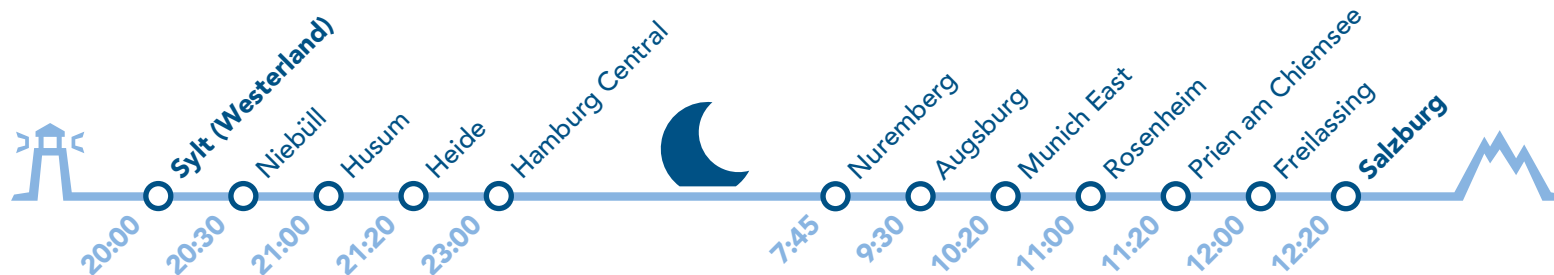

ALPEN-SYLT Nachtexpress

TIMETABLE 2022

May 20 - October 23, 2022

Departure

FRIDAY

Additional ride:
Wednesday, May 25

Arrival

SATURDAY

Departure

SATURDAY

Additional ride:
Thursday, May 26

Arrival

SUNDAY